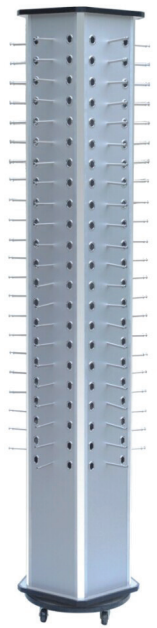

# Frame Display Stands

Price List\*

## Plastic

#A2093

**\$270**

Black/White  
Holds: 40 pcs

#A4093

**\$440**

Aluminium & Plastic  
Silver, Rotateable  
Holds: 120 pcs

## Aluminium

#2189

**\$490**

Red/White  
Rotateable  
Holds: 120 pcs

#A3017

**\$690**

Black  
Rotateable, Lockable  
Holds: 96 pcs

#A3019

**\$650**

Black  
Rotateable  
Holds: 144 pcs