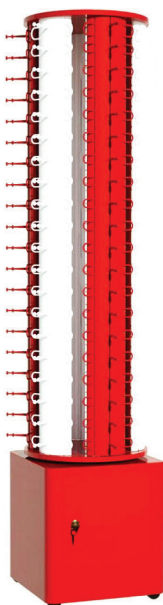

## Timber/Wood

#A3085

**\$360**

Light Timber or White  
Holds: 60 pcs

#A3085-2

**\$280**

Light Timber or White  
Holds: 40 pcs

## Plastic

#A2093

**\$270**

Black/White  
Holds: 40 pcs

#A4093

**\$440**

Aluminium & Plastic  
Silver, Rotateable  
Holds: 120 pcs

## Aluminium

#2189

**\$490**

Red/White  
Rotateable  
Holds: 120 pcs

#A3017

**\$690**

Black  
Rotateable, Lockable  
Holds: 96 pcs

#A3019

**\$650**

Black  
Rotateable  
Holds: 144 pcs