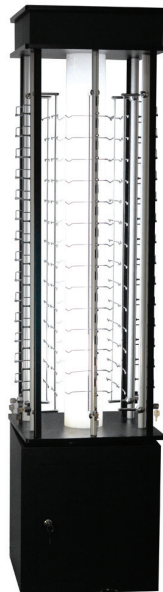

# Frame Display Stands

Price List\*

## Plastic

#A2093

**\$270**

Black/White  
Holds: 40 pcs

#A4093

**\$440**

Aluminium & Plastic  
Silver, Rotateable  
Holds: 120 pcs

## Aluminium

#2189

**\$490**

Red/White  
Rotateable  
Holds: 120 pcs

#A3017

**\$690**

Black  
Rotateable, Lockable  
Holds: 96 pcs

#A3019

**\$650**

Black  
Rotateable  
Holds: 144 pcs