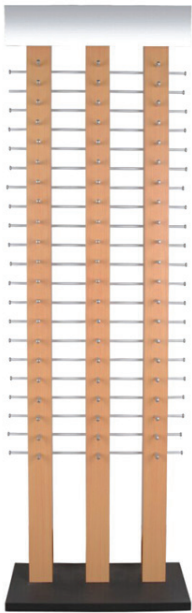

# Frame Display Stands

Price List\*

## Timber/Wood

#A3085

**\$360**

Light Timber or White  
Holds: 60 pcs

#A3085-2

**\$280**

Light Timber or White  
Holds: 40 pcs

## Plastic

#A2093

**\$270**

Black/White  
Holds: 40 pcs

#A4093

**\$440**

Aluminium & Plastic  
Silver, Rotateable  
Holds: 120 pcs

## Aluminium

#2189

**\$490**

Red/White  
Rotateable  
Holds: 120 pcs

#A3017

**\$690**

Black  
Rotateable, Lockable  
Holds: 96 pcs

#A3019