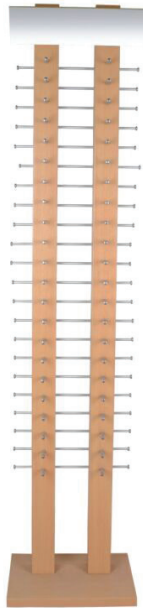

# Frame Display Stands

Price List\*

## Timber/Wood

#A3085

**\$360**

Light Timber or White  
Holds: 60 pcs

#A3085-2

**\$280**

Light Timber or White  
Holds: 40 pcs

## Plastic

#A2093

**\$270**

Black/White  
Holds: 40 pcs

#A4093

**\$440**

Aluminium & Plastic  
Silver, Rotateable  
Holds: 120 pcs

## Aluminium

#2189

**\$490**

Red/White  
Rotateable  
Holds: 120 pcs

#A3017

**\$690**

Black  
Rotateable, Lockable  
Holds: 96 pcs

#A3019