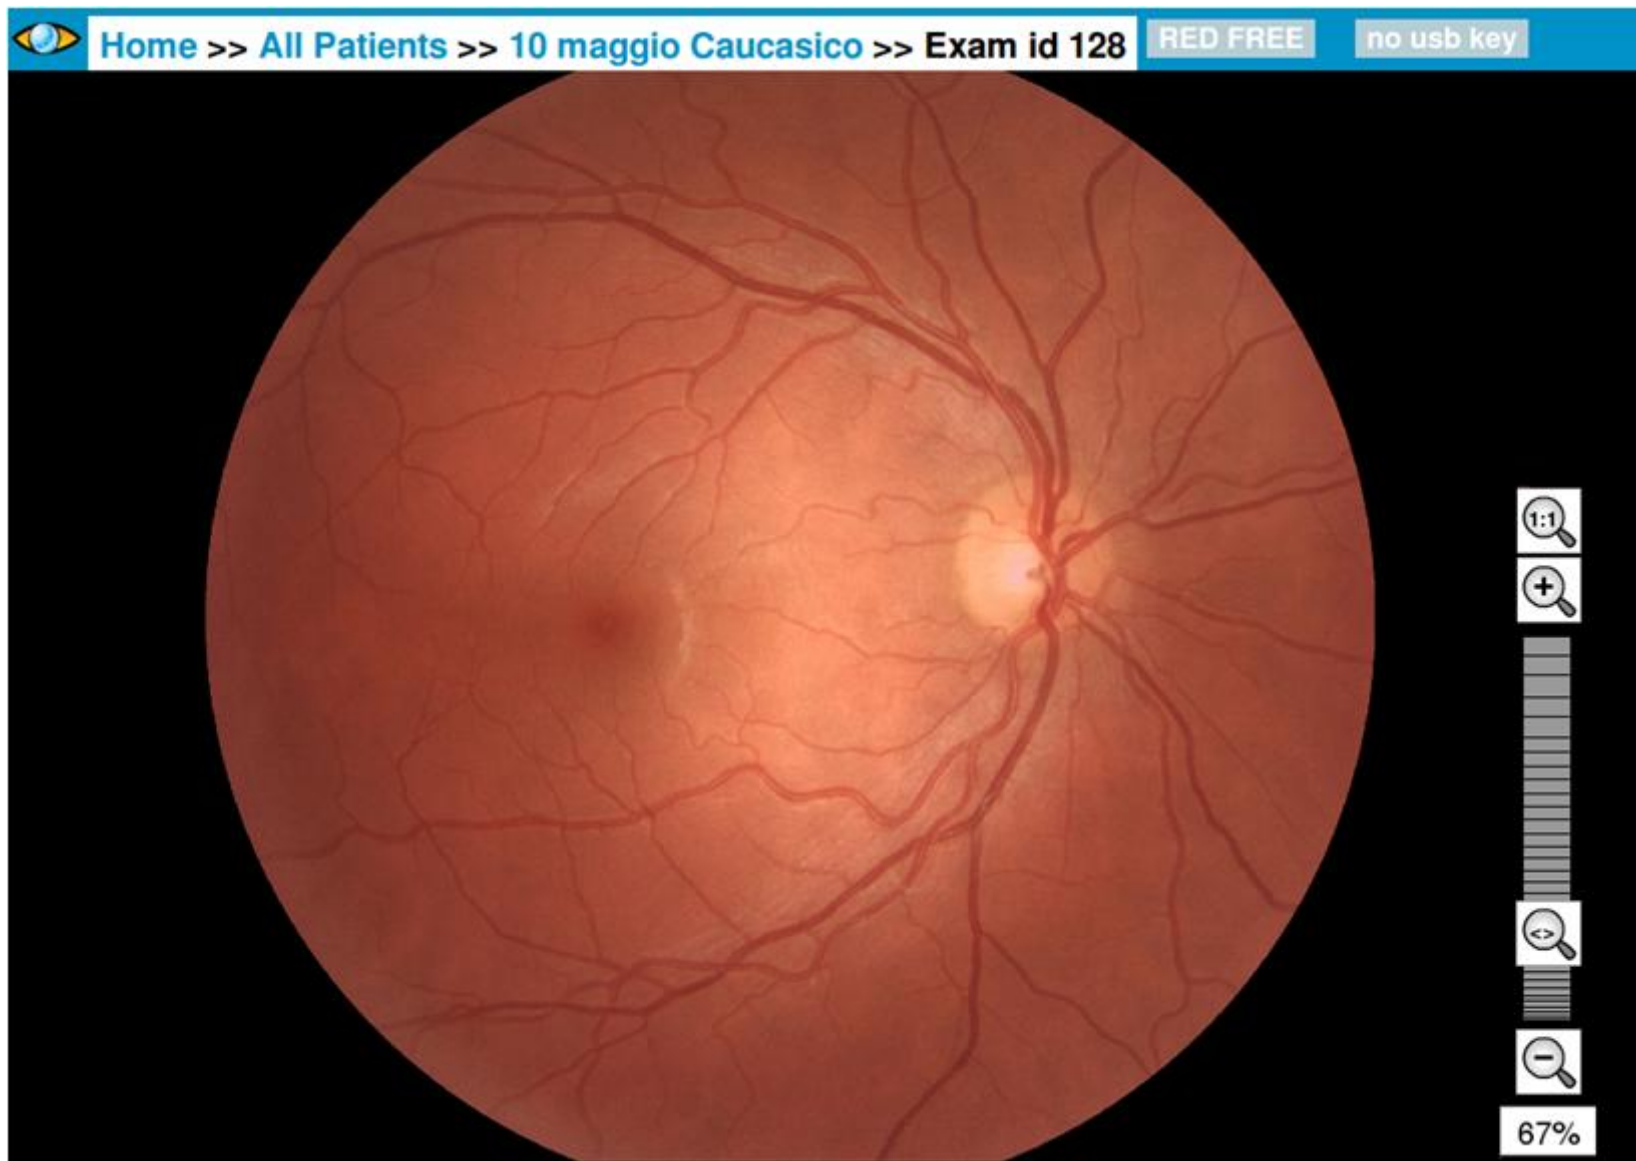

OPTICARE

Image Gallery

drs

Digital Retinography System

**A fully automated
retinal Camera**

- Fully automated
- Non-mydriatic fundus camera
- Unsurpassed ease of use.
- No training required
- WiFi ready for remote viewing
- No external PC required
- 7 fields of view, red-free
- Stereo optic nerve head imaging
- External imaging
- ***Amazingly affordable!***

 **Home >> Settings**

Preferences | **Time** | Network | System | About

SINGLE FIELD | MULTIPLE FIELD

use ethnicity group settings
Caucasian default ethnicity

5 seconds between each field.

OPTICARE

Official Distributor - Pacific