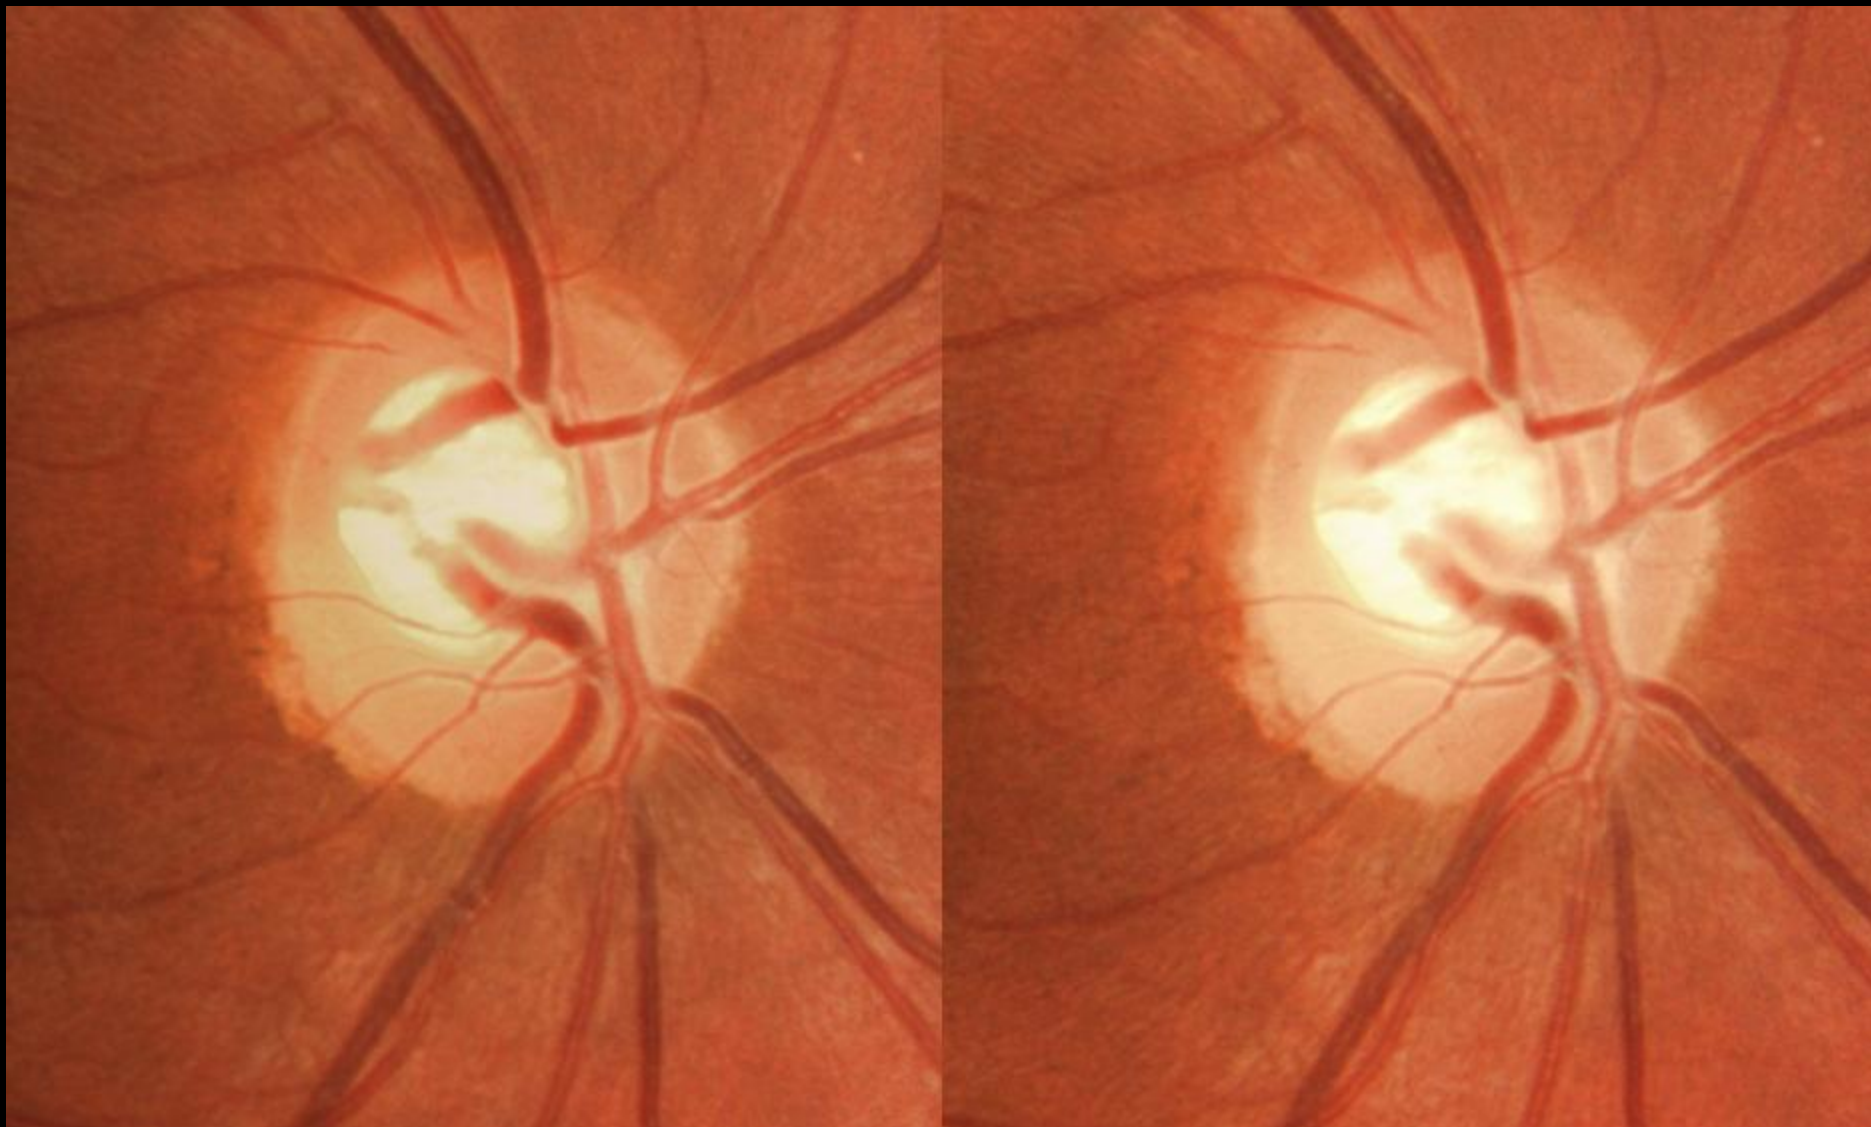

OPTICARE

Image Gallery

drs

Digital Retinography System

**A fully automated
retinal Camera**

- Fully automated
- Non-mydriatic fundus camera
- Unsurpassed ease of use.
- No training required
- WiFi ready for remote viewing
- No external PC required
- 7 fields of view, red-free
- Stereo optic nerve head imaging
- External imaging
- ***Amazingly affordable!***

 **Home >> Settings**

Preferences | **Time** | Network | System | About

SINGLE FIELD | MULTIPLE FIELD

use ethnicity group settings
Caucasian default ethnicity

5 seconds between each field.

OPTICARE

Official Distributor - Pacific