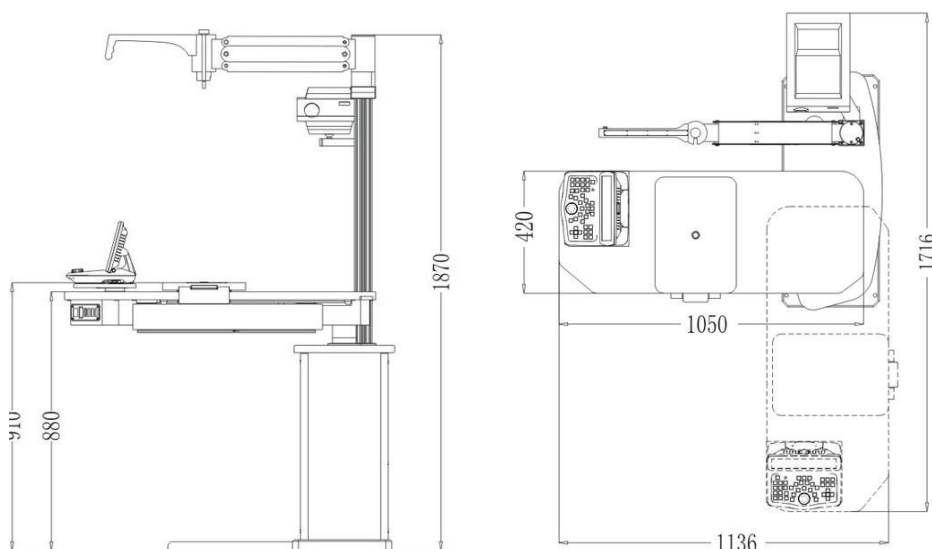

Chair & Stand

Model #	OC-CS400
Table Size	(W) 1050mm x (D) 420mm
Table Rotation Range	0-90°
Table Movement	Up/Down: 100 mm
Chair Movement	Up/Down: 150mm
Chair Loading Ability	200kg
Chair Backrest Slope	180°
Gross Weight	200kg (Table: 145kg / Chair: 55kg)
Voltage	220V / 50Hz, 110V / 60Hz
Packing Details	Gross Weight: 260kg, 1.05 m ³ 3 Cartons <ul style="list-style-type: none"> • 62cm x 62cm x 92cm • 110cm x 46cm x 88cm • 55cm x 122cm x 37cm