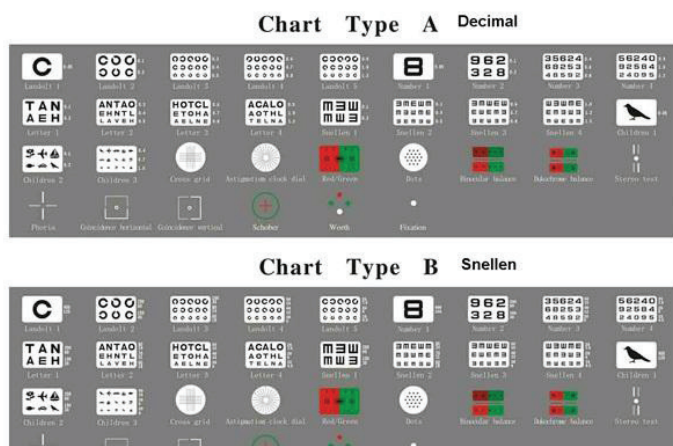

Projector Chart

Model #	OC-PC69	
# of Charts	33pcs, clear charts 60pcs masks	
Light Source	Halogen Lamp, 6V 20W	
Chart Types:	<ul style="list-style-type: none"> • 'C' Landolt • 'E' Snellen • 'K' letter • Children • '8' numbered • Filter: red/green 	<ul style="list-style-type: none"> • Automatically changed charts within 0.5sec • Auto-off function • Auto sign-off • Alternative 3,6,9 and 12 numbers
Distance of Projection:	2.2m ~ 6.5m	
Power	AC 110V, AC 220V, AC 240V	
Controller System	Remote Control	
Size	Main Body:	210mm x 345 mm x 195 mm
Weight	6.6kg (Net)	