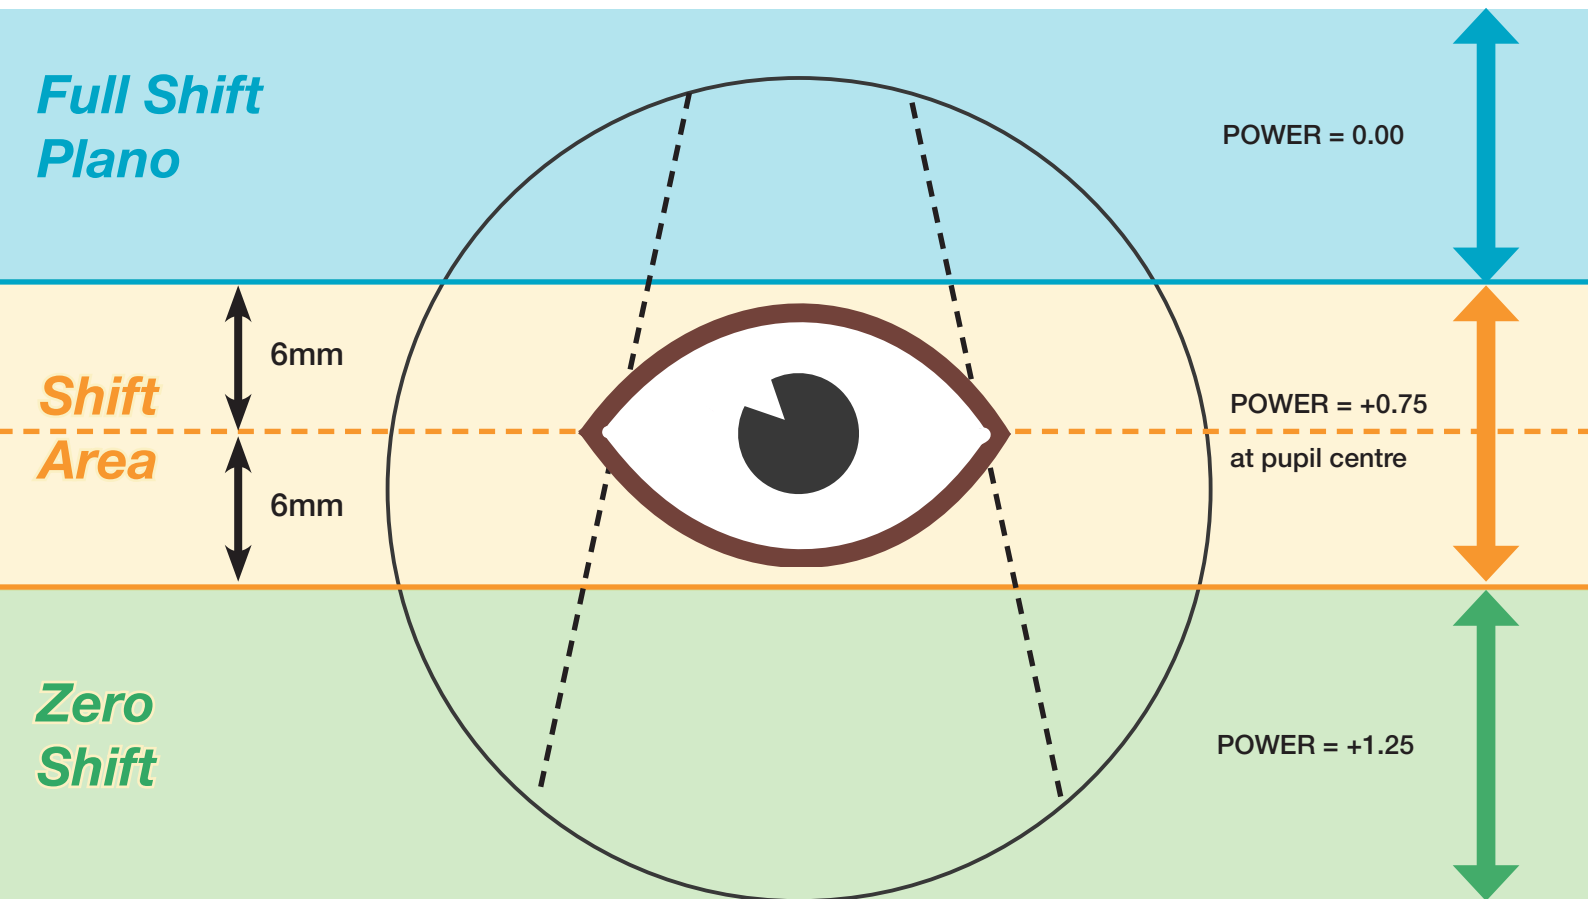

CLEARPRO Office

Reading 1.25 Shift 1.25

Please Note: Measurements are not to scale

- ORDER AS READING RX
- POWER DECREASES FROM READING AREA
- SHIFT AREA STARTS BELOW LOWER LID
- PUPIL CENTRE = 60% OF SHIFT POWER
- FULL SHIFT STARTS ABOVE UPPER LID

CLEARPRO

Relax

Plano 0.00 Add 1.25

Please Note: Measurements are not to scale

- ORDER AS DISTANCE RX WITH READING ADDITION
- ADD RANGE IS +0.25 TO +2.50
- ORDER THE ADD IN PLUS POWER
- INTERMEDIATE ZONE STARTS 2MM BELOW PUPIL CENTRE
- POWER CONTINUES TO INCREASE BELOW PUPIL HEIGHT

INFINITY 3D MAXIMA

Plano 0.00 Add 1.50

Please Note: Measurements are not to scale

- ORDER AS DISTANCE RX WITH READING ADDITION
- ADD RANGE IS $+0.75$ TO $+3.50$
- ORDER THE ADD IN PLUS POWER
- INTERMEDIATE ZONE STARTS 4mm BELOW PUPIL CENTRE
- POWER CONTINUES TO INCREASE BELOW PUPIL HEIGHT

INFINITY 3D MULTIVIEW

Plano 0.00 Add 1.50

Please Note: Measurements are not to scale

- ORDER AS DISTANCE RX WITH READING ADDITION
- ADD RANGE IS +0.75 TO +3.50
- ORDER THE ADD IN PLUS POWER
- INTERMEDIATE ZONE STARTS 4MM BELOW PUPIL CENTRE
- POWER CONTINUES TO INCREASE BELOW PUPIL HEIGHT