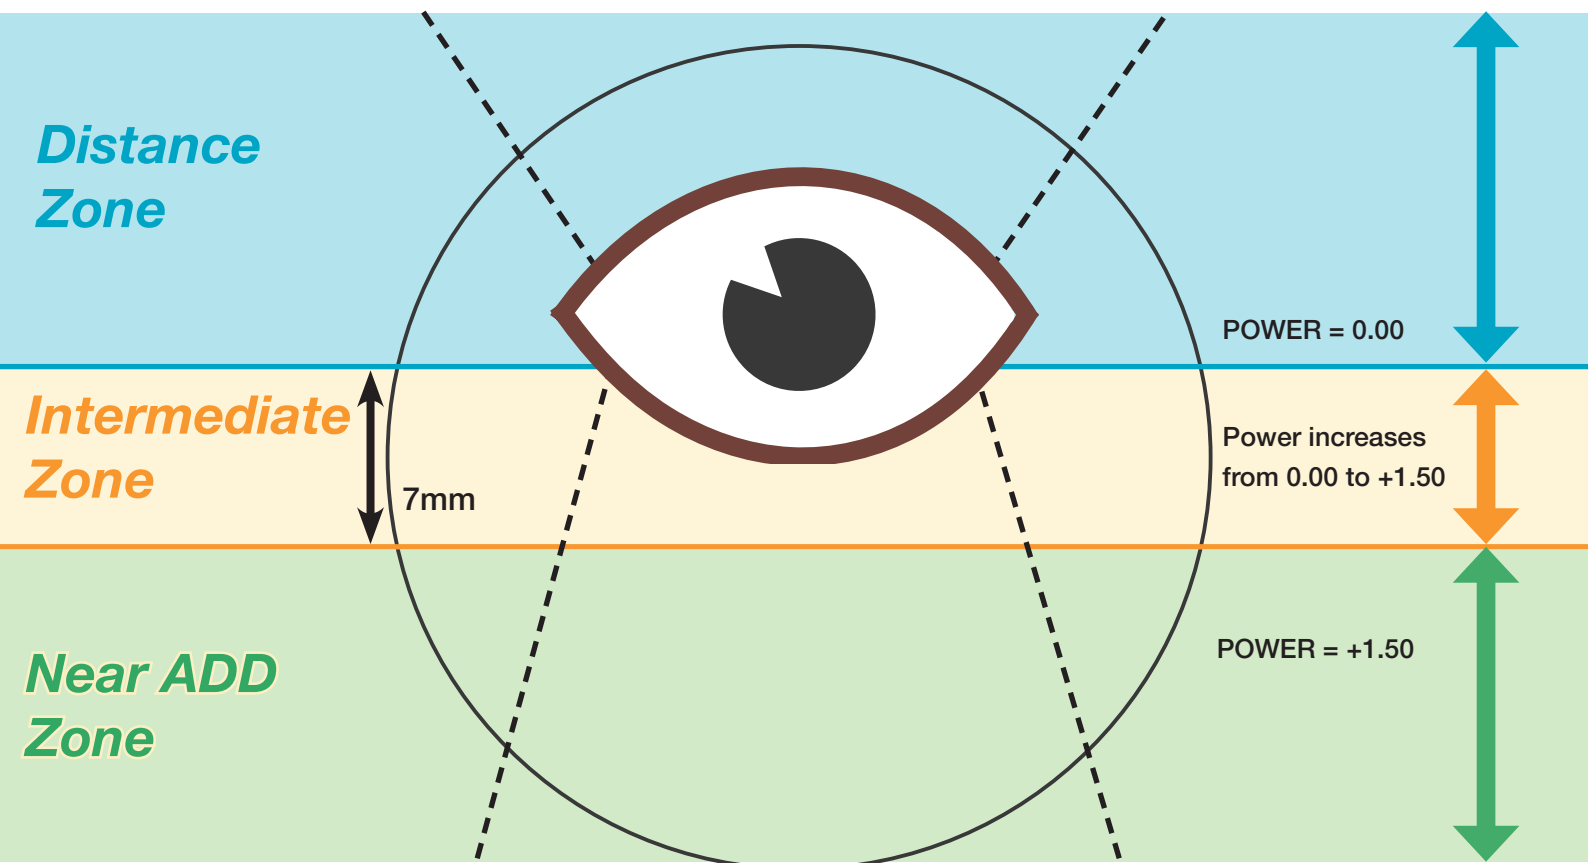

CLEARPRO Office

Reading 1.25 Shift 1.25

Please Note: Measurements are not to scale

- ORDER AS READING RX
- POWER DECREASES FROM READING AREA
- SHIFT AREA STARTS BELOW LOWER LID
- PUPIL CENTRE = 60% OF SHIFT POWER
- FULL SHIFT STARTS ABOVE UPPER LID

CLEARPRO

Relax

Plano 0.00 Add 1.25

Please Note: Measurements are not to scale

- ORDER AS DISTANCE RX WITH READING ADDITION
- ADD RANGE IS +0.25 TO +2.50
- ORDER THE ADD IN PLUS POWER
- INTERMEDIATE ZONE STARTS 2MM BELOW PUPIL CENTRE
- POWER CONTINUES TO INCREASE BELOW PUPIL HEIGHT

INFINITY 3D MAXIMA

Plano 0.00 Add 1.50

Please Note: Measurements are not to scale

- ORDER AS DISTANCE RX WITH READING ADDITION
- ADD RANGE IS $+0.75$ TO $+3.50$
- ORDER THE ADD IN PLUS POWER
- INTERMEDIATE ZONE STARTS 4mm BELOW PUPIL CENTRE
- POWER CONTINUES TO INCREASE BELOW PUPIL HEIGHT

INFINITY 3D MULTIVIEW

Plano 0.00 Add 1.50

Please Note: Measurements are not to scale

- ORDER AS DISTANCE RX WITH READING ADDITION
- ADD RANGE IS +0.75 TO +3.50
- ORDER THE ADD IN PLUS POWER
- INTERMEDIATE ZONE STARTS 4MM BELOW PUPIL CENTRE
- POWER CONTINUES TO INCREASE BELOW PUPIL HEIGHT