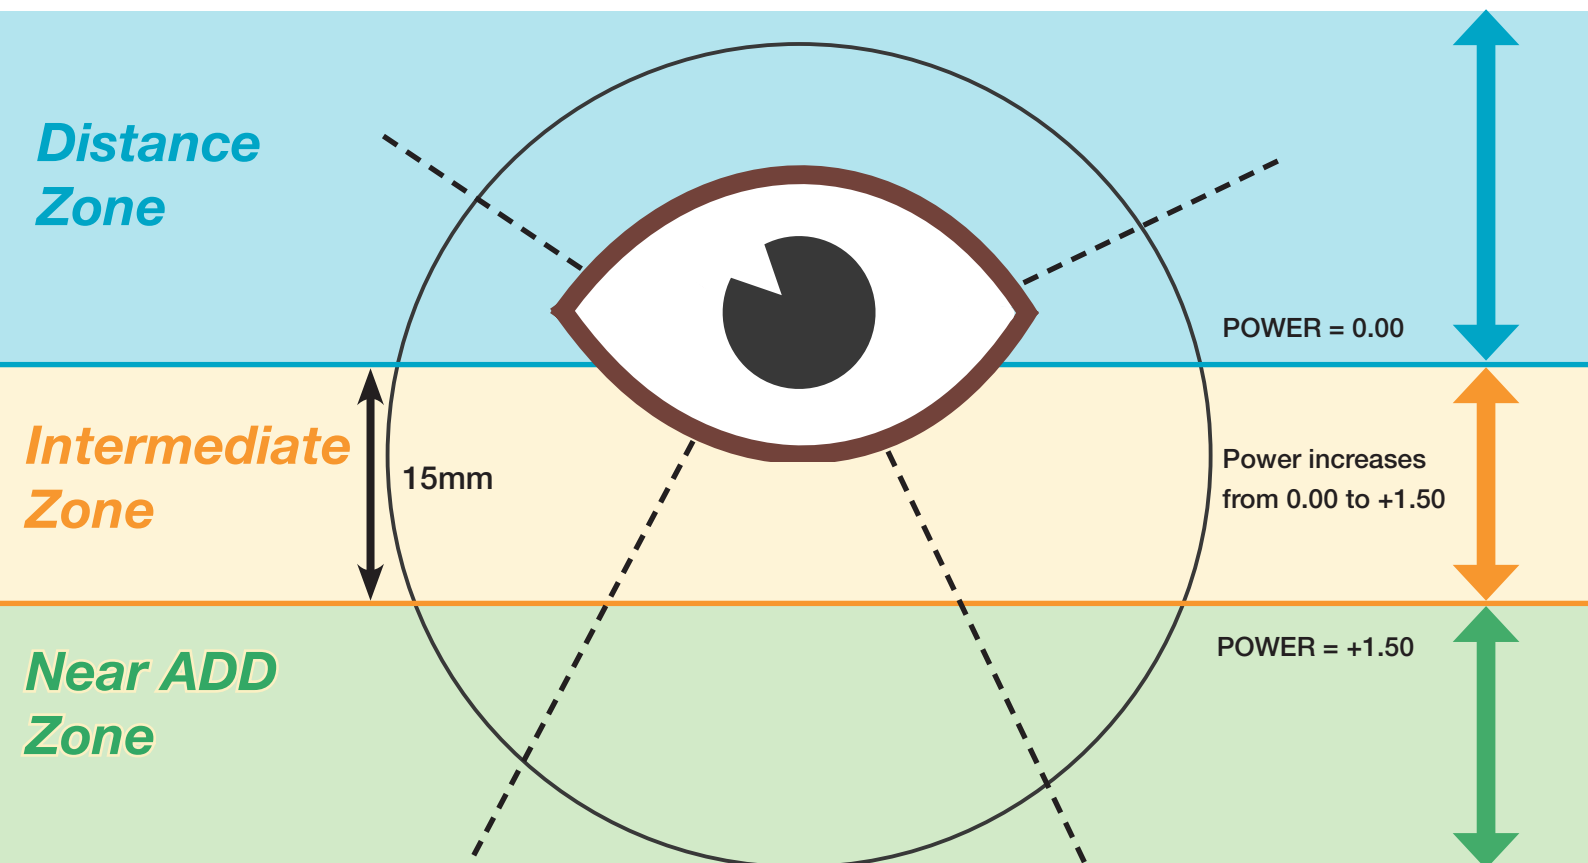

INFINITY 3D MULTIVIEW

Plano 0.00 Add 1.50

Please Note: Measurements are not to scale

- ORDER AS DISTANCE RX WITH READING ADDITION
- ADD RANGE IS +0.75 TO +3.50
- ORDER THE ADD IN PLUS POWER
- INTERMEDIATE ZONE STARTS 4MM BELOW PUPIL CENTRE
- POWER CONTINUES TO INCREASE BELOW PUPIL HEIGHT

INFINITY 3D OUTDOOR

Plano 0.00 Add 1.50

Please Note: Measurements are not to scale

- ORDER AS DISTANCE RX WITH READING ADDITION
- ADD RANGE IS +0.75 TO +3.50
- ORDER THE ADD IN PLUS POWER
- INTERMEDIATE ZONE STARTS 4MM BELOW PUPIL HEIGHT
- POWER CONTINUES TO INCREASE BELOW PUPIL HEIGHT

INFINITY 3D I-ZONE

Plano 0.00 Add 1.50

Please Note: Measurements are not to scale

- ORDER AS DISTANCE RX WITH READING ADDITION
- ADD RANGE IS $+0.75$ TO $+3.50$
- ORDER THE ADD IN PLUS POWER
- INTERMEDIATE ZONE STARTS 4mm BELOW PUPIL CENTRE
- POWER CONTINUES TO INCREASE BELOW PUPIL HEIGHT