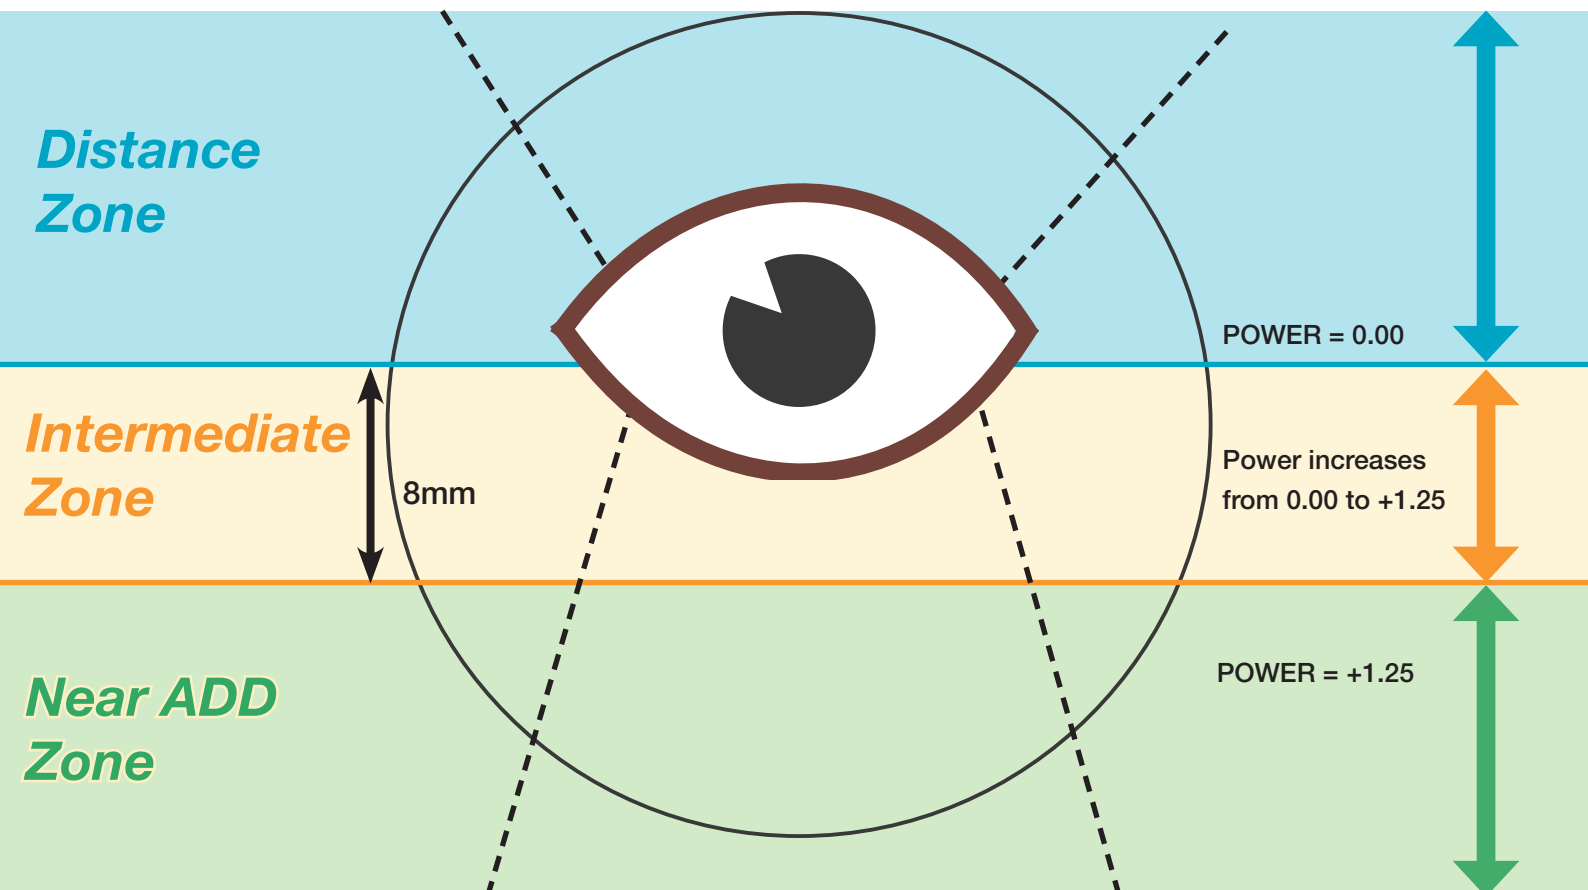

CLEARPRO Office

Reading 1.25 Shift 1.25

Please Note: Measurements are not to scale

- ORDER AS READING RX
- POWER DECREASES FROM READING AREA
- SHIFT AREA STARTS BELOW LOWER LID
- PUPIL CENTRE = 60% OF SHIFT POWER
- FULL SHIFT STARTS ABOVE UPPER LID

CLEARPRO

Relax

Plano 0.00 Add 1.25

Please Note: Measurements are not to scale

- ORDER AS DISTANCE RX WITH READING ADDITION
- ADD RANGE IS +0.25 TO +2.50
- ORDER THE ADD IN PLUS POWER
- INTERMEDIATE ZONE STARTS 2MM BELOW PUPIL CENTRE
- POWER CONTINUES TO INCREASE BELOW PUPIL HEIGHT

INFINITY 3D MAXIMA

Plano 0.00 Add 1.50

Please Note: Measurements are not to scale

- ORDER AS DISTANCE RX WITH READING ADDITION
- ADD RANGE IS $+0.75$ TO $+3.50$
- ORDER THE ADD IN PLUS POWER
- INTERMEDIATE ZONE STARTS 4mm BELOW PUPIL CENTRE
- POWER CONTINUES TO INCREASE BELOW PUPIL HEIGHT

INFINITY 3D MULTIVIEW

Plano 0.00 Add 1.50

Please Note: Measurements are not to scale

- ORDER AS DISTANCE RX WITH READING ADDITION
- ADD RANGE IS +0.75 TO +3.50
- ORDER THE ADD IN PLUS POWER
- INTERMEDIATE ZONE STARTS 4MM BELOW PUPIL CENTRE
- POWER CONTINUES TO INCREASE BELOW PUPIL HEIGHT