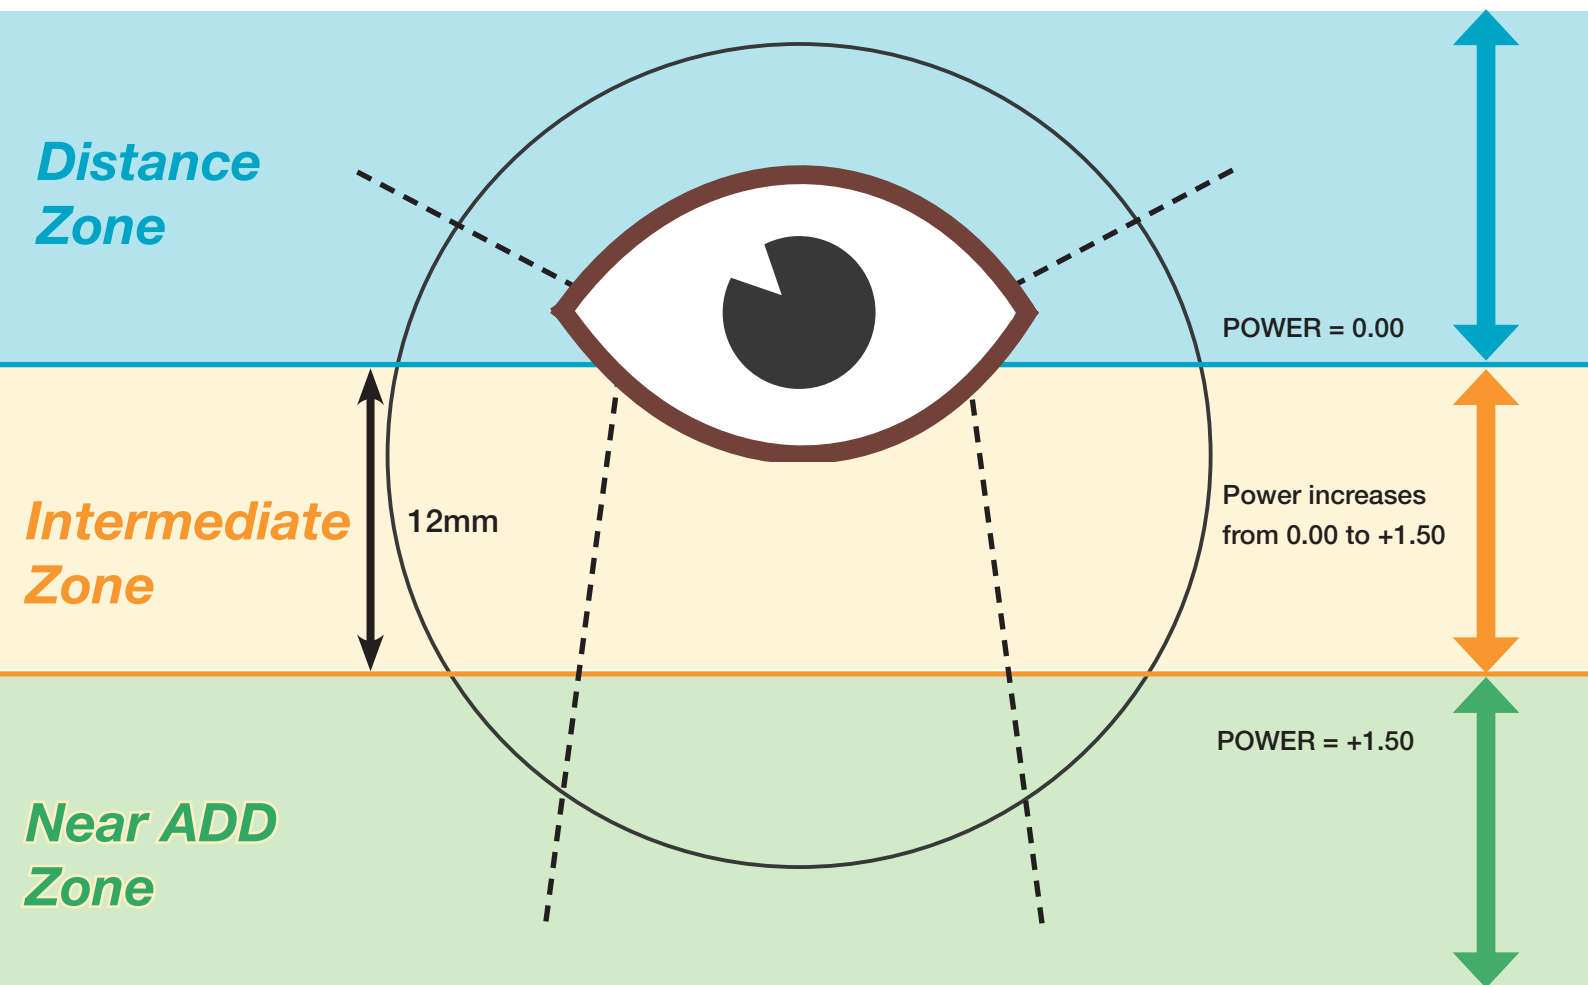

CLEARPRO

Relax

Plano 0.00 Add 1.25

Please Note: Measurements are not to scale

- ORDER AS DISTANCE RX WITH READING ADDITION
- ADD RANGE IS +0.25 TO +2.50
- ORDER THE ADD IN PLUS POWER
- INTERMEDIATE ZONE STARTS 2MM BELOW PUPIL CENTRE
- POWER CONTINUES TO INCREASE BELOW PUPIL HEIGHT

INFINITY 3D MAXIMA

Plano 0.00 Add 1.50

Please Note: Measurements are not to scale

- ORDER AS DISTANCE RX WITH READING ADDITION
- ADD RANGE IS $+0.75$ TO $+3.50$
- ORDER THE ADD IN PLUS POWER
- INTERMEDIATE ZONE STARTS 4mm BELOW PUPIL CENTRE
- POWER CONTINUES TO INCREASE BELOW PUPIL HEIGHT

INFINITY 3D MULTIVIEW

Plano 0.00 Add 1.50

Please Note: Measurements are not to scale

- ORDER AS DISTANCE RX WITH READING ADDITION
- ADD RANGE IS +0.75 TO +3.50
- ORDER THE ADD IN PLUS POWER
- INTERMEDIATE ZONE STARTS 4MM BELOW PUPIL CENTRE
- POWER CONTINUES TO INCREASE BELOW PUPIL HEIGHT

INFINITY 3D OUTDOOR

Plano 0.00 Add 1.50

Please Note: Measurements are not to scale

- ORDER AS DISTANCE RX WITH READING ADDITION
- ADD RANGE IS +0.75 TO +3.50
- ORDER THE ADD IN PLUS POWER
- INTERMEDIATE ZONE STARTS 4MM BELOW PUPIL HEIGHT
- POWER CONTINUES TO INCREASE BELOW PUPIL HEIGHT