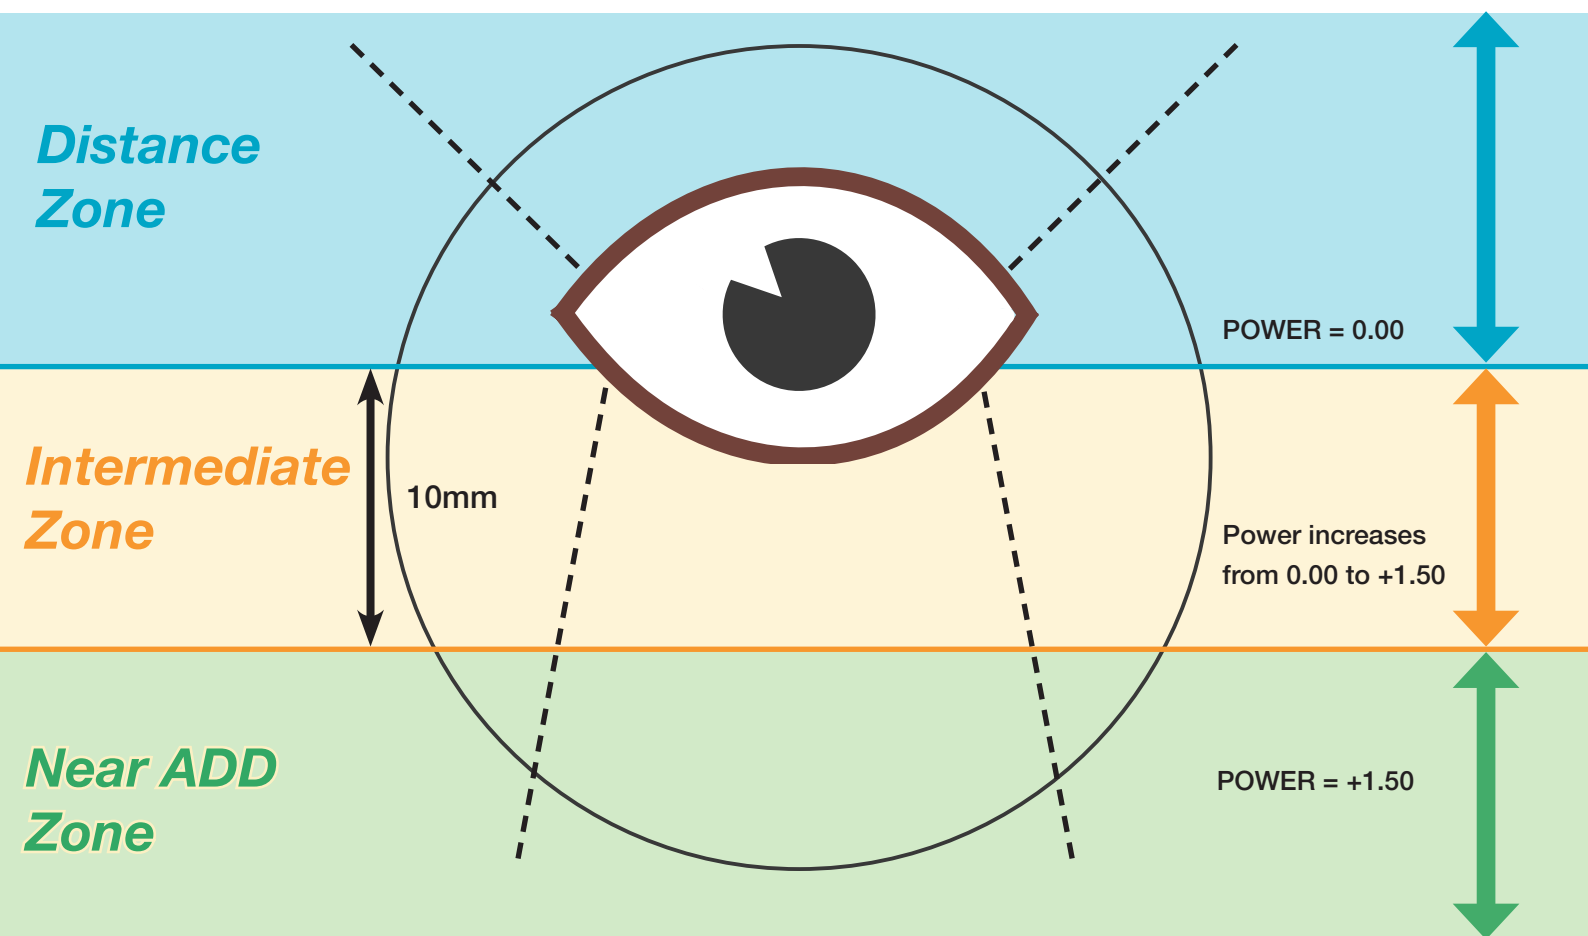

CLEARPRO

Relax

Plano 0.00 Add 1.25

Please Note: Measurements are not to scale

- ORDER AS DISTANCE RX WITH READING ADDITION
- ADD RANGE IS +0.25 TO +2.50
- ORDER THE ADD IN PLUS POWER
- INTERMEDIATE ZONE STARTS 2MM BELOW PUPIL CENTRE
- POWER CONTINUES TO INCREASE BELOW PUPIL HEIGHT

INFINITY 3D MAXIMA

Plano 0.00 Add 1.50

Please Note: Measurements are not to scale

- ORDER AS DISTANCE RX WITH READING ADDITION
- ADD RANGE IS $+0.75$ TO $+3.50$
- ORDER THE ADD IN PLUS POWER
- INTERMEDIATE ZONE STARTS 4mm BELOW PUPIL CENTRE
- POWER CONTINUES TO INCREASE BELOW PUPIL HEIGHT

INFINITY 3D MULTIVIEW

Plano 0.00 Add 1.50

Please Note: Measurements are not to scale

- ORDER AS DISTANCE RX WITH READING ADDITION
- ADD RANGE IS +0.75 TO +3.50
- ORDER THE ADD IN PLUS POWER
- INTERMEDIATE ZONE STARTS 4MM BELOW PUPIL CENTRE
- POWER CONTINUES TO INCREASE BELOW PUPIL HEIGHT

INFINITY 3D OUTDOOR

Plano 0.00 Add 1.50

Please Note: Measurements are not to scale

- ORDER AS DISTANCE RX WITH READING ADDITION
- ADD RANGE IS +0.75 TO +3.50
- ORDER THE ADD IN PLUS POWER
- INTERMEDIATE ZONE STARTS 4MM BELOW PUPIL HEIGHT
- POWER CONTINUES TO INCREASE BELOW PUPIL HEIGHT