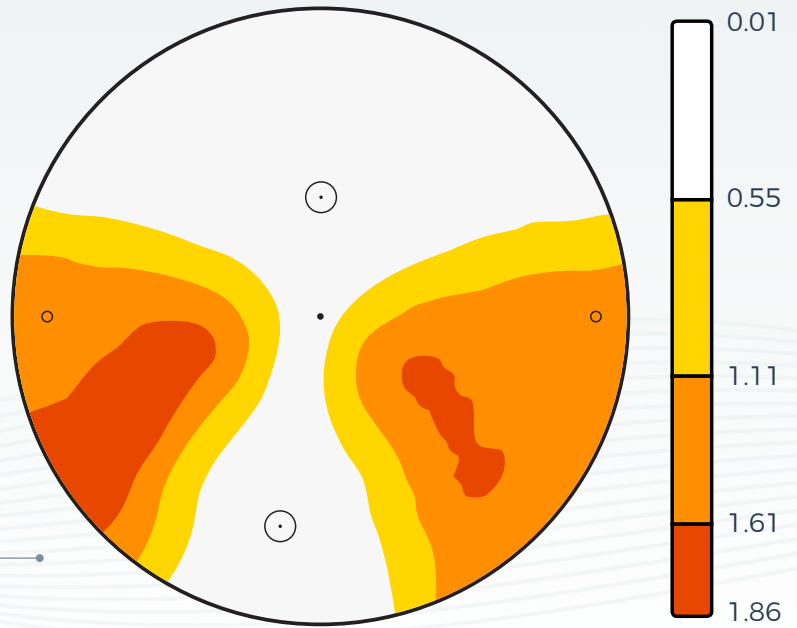

ALPHA

FREEFORM PROGRESSIVE

A New Generation Freeform Digital Progressive Lens from Opticare

Actual Cylinder Map

Plano 2.00D Add

Max Cyl Nasal 1.7D Temporal 1.86D

FEATURES

- ✔ Alpha is designed in Australia at Opticare’s laboratory using German freeform technology.
- ✔ Alpha creates the optimum balance between distance intermediate and near visual zones to produce the perfect lens.
- ✔ Alpha has an extremely wide distance zone with minimal peripheral distortion.
- ✔ Alpha has an optimised intermediate zone to facilitate seamless movement to the reading zone.
- ✔ Alpha has a unique pyramidal reading zone that continual to widens as the eye tracks down the reading zone.
- ✔ Alpha can be used regardless of what the patient has worn before.

AVAILABILITY

Index	Blue Guardian	BLUESUN*	Clear	Hivex	Litrex	Sunmatic	Transitions
1.5	✗	✗	✔	✗	✗	✗	✔
1.56	✔	✔	✔	✔	✗	✔	✗
1.61	✔	✔	✔	✗	✔	✔	✔
1.67	✔	✔	✔	✗	✗	✔	✔
1.74	✔	✔	✔	✗	✗	✔	✔

*BLUESUN is a Blue Guardian Sunmatic Lens