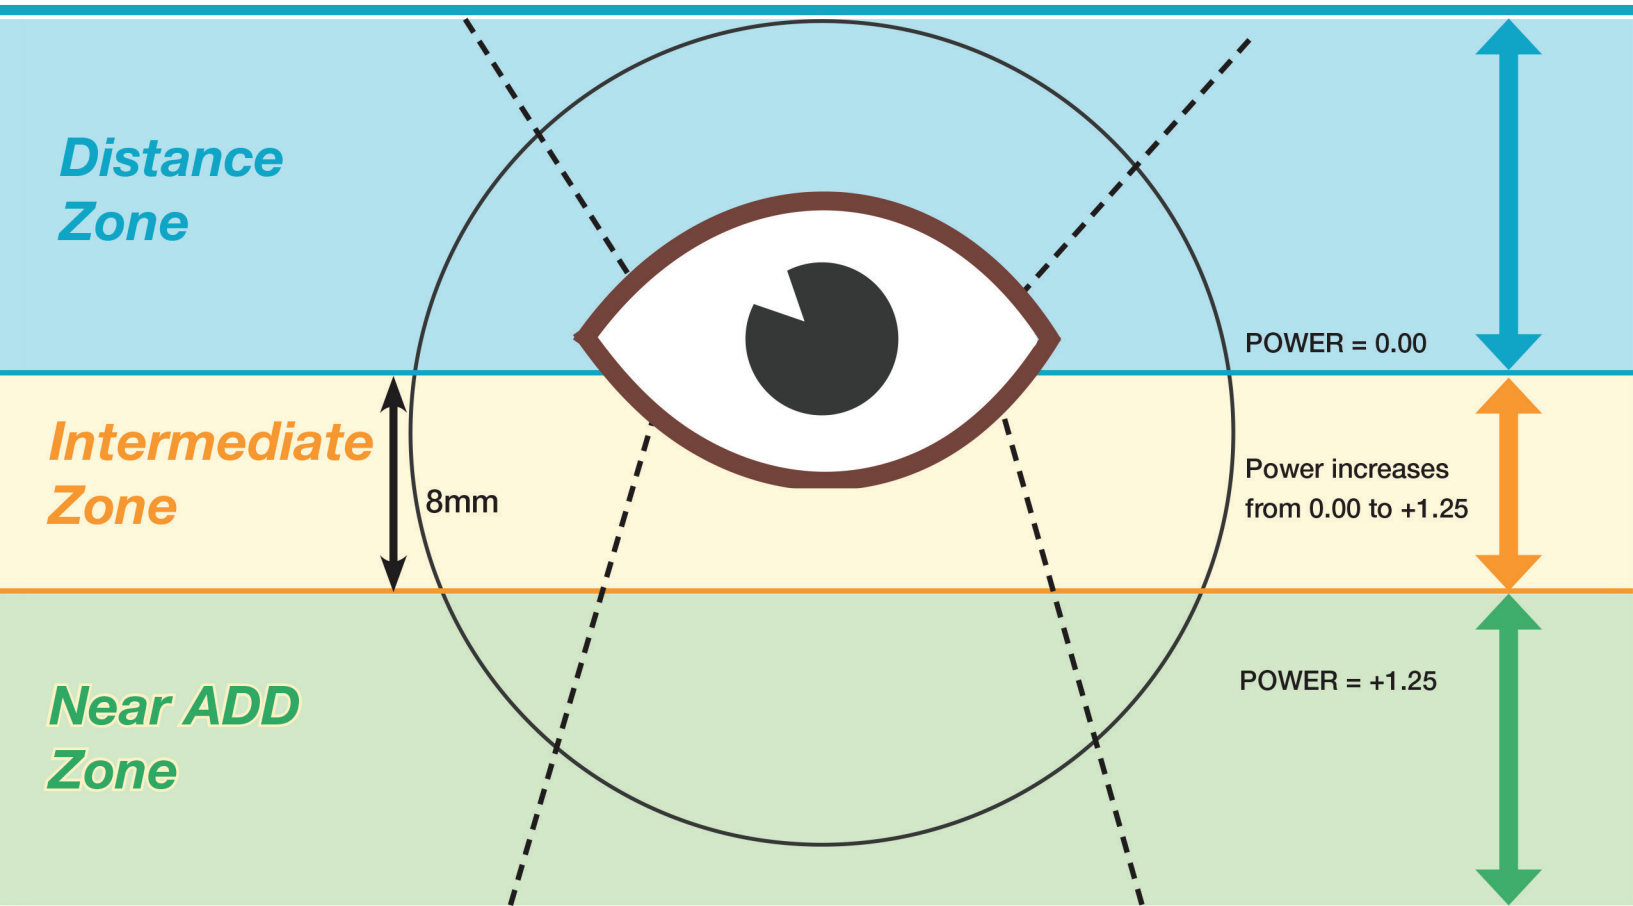

6mm
6mm

POWER = 0.00

POWER = +0.75
at pupil centre

POWER = +1.25

PLEASE NOTE: Measurements are not to scale.

- ✓ Order as reading RX
- ✓ Power decreases from reading area
- ✓ Shift area starts below lower lid
- ✓ Pupil centre = 60% of shift power
- ✓ Full shift starts above upper lid

OPTICARE

www.opticare.com.au

Diagrammatical Lens Analysis

RELAX LENSES

Optilux RELAX
PREMIUM LENS SERIES

RELAX
ESSENTIAL
PROGRESSIVE LENS SERIES

START RELAX

PLEASE NOTE: Measurements are not to scale.

- ✓ Order as distance RX with reading addition
- ✓ Add range is +0.50 to 1.50
- ✓ Order the add in plus power
- ✓ Intermediate Zone starts 2mm below pupil centre
- ✓ Power continues to increase below pupil height

PLEASE NOTE: Measurements are not to scale.

- ✔ Order as distance RX with reading addition
- ✔ ADD range is +0.75 to +3.50
- ✔ Order the ADD in plus power
- ✔ Intermediate zone starts 4mm below pupil centre
- ✔ Power continues to increase below pupil height