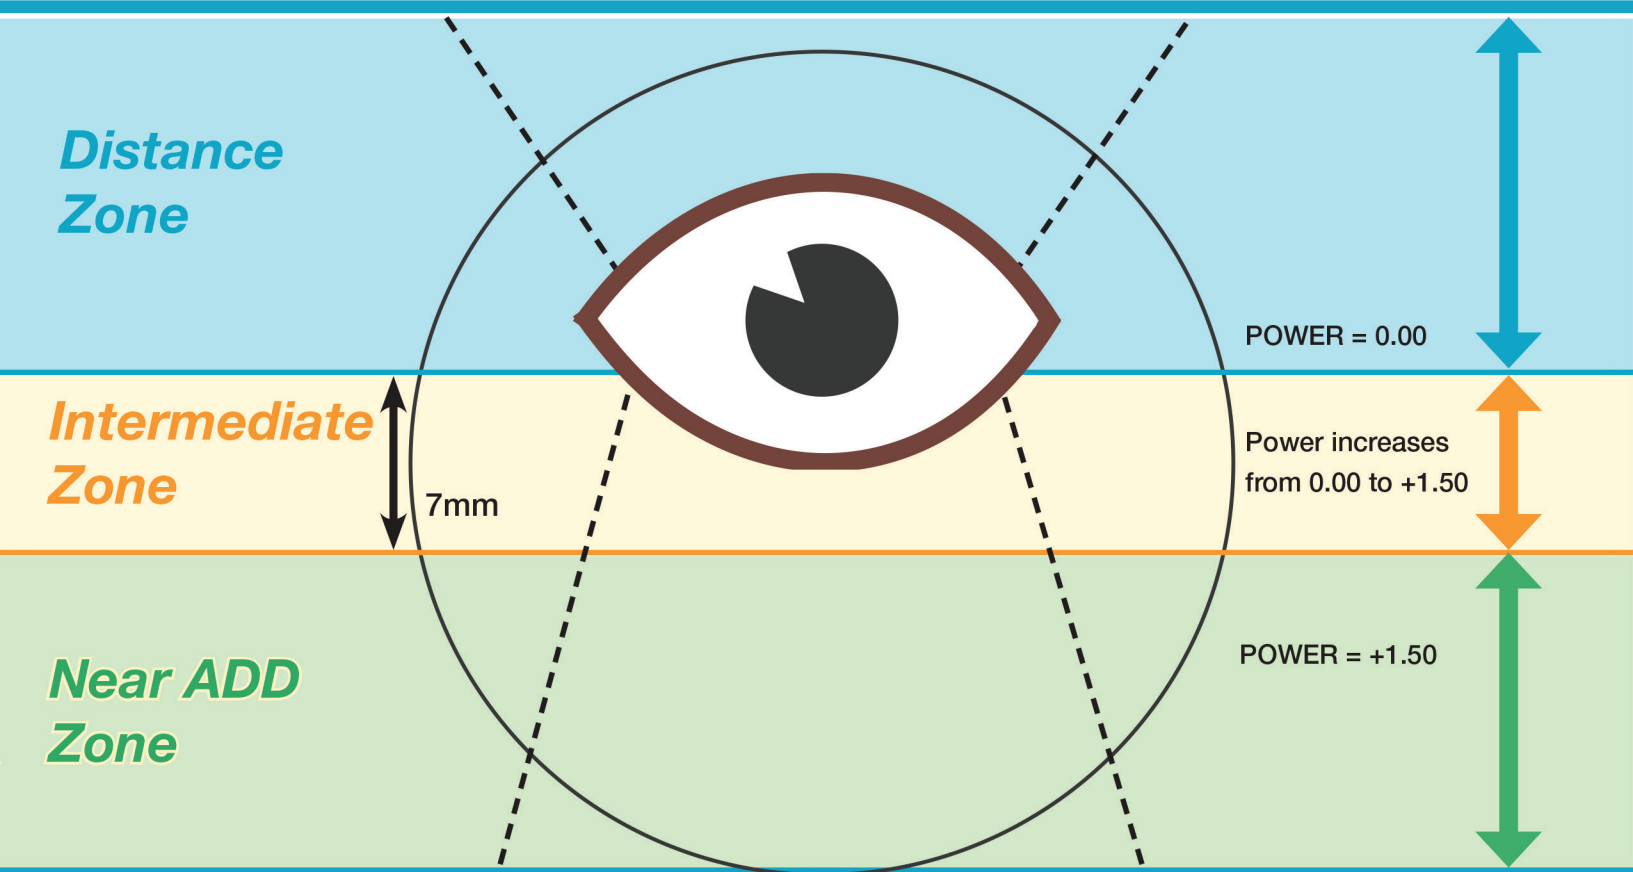

- ✓ Order as distance RX with reading addition
- ✓ Add range is +0.50 to 1.50
- ✓ Order the add in plus power
- ✓ Intermediate Zone starts 2mm below pupil centre
- ✓ Power continues to increase below pupil height

PLEASE NOTE: Measurements are not to scale.

- ✔ Order as distance RX with reading addition
- ✔ ADD range is +0.75 to +3.50
- ✔ Order the ADD in plus power
- ✔ Intermediate zone starts 4mm below pupil centre
- ✔ Power continues to increase below pupil height