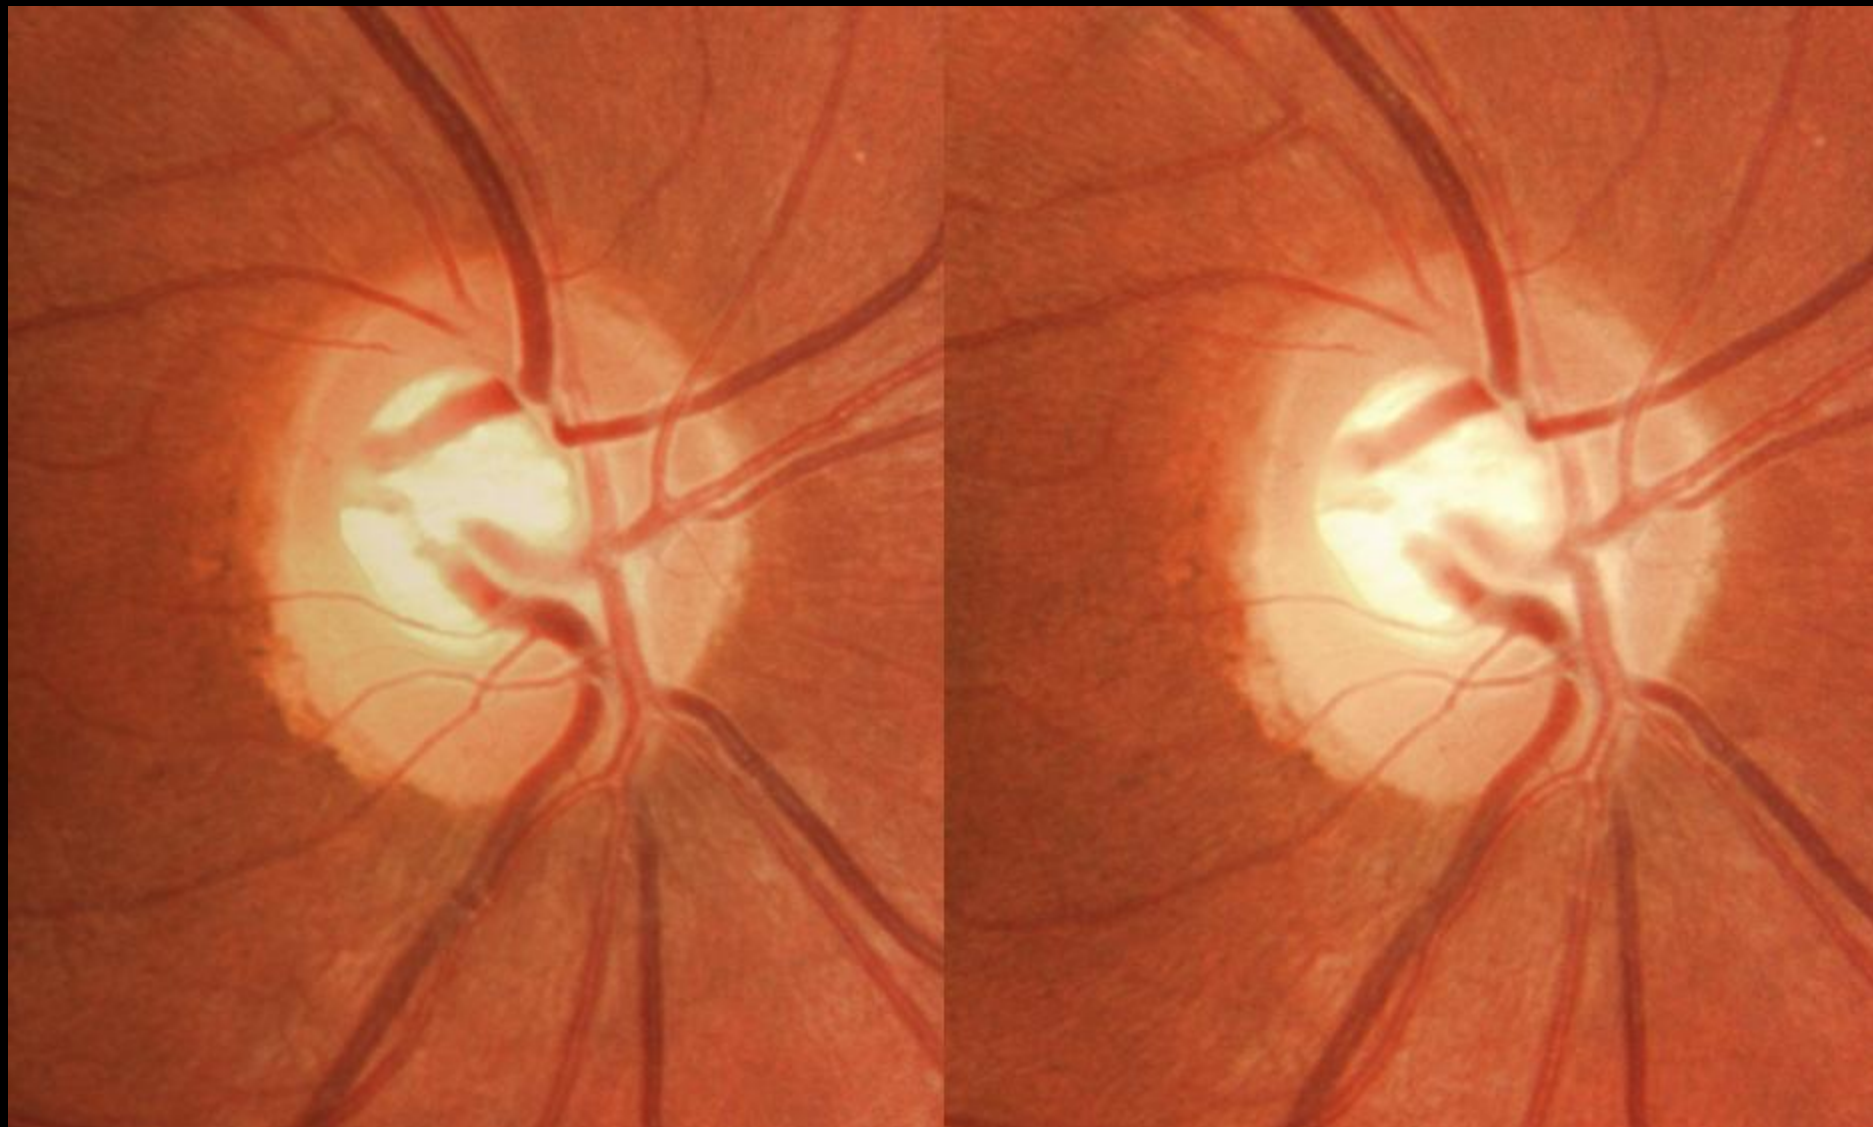

OPTICARE

Image Gallery

drs

Digital Retinography System

**A fully automated
retinal Camera**

- Fully automated
- Non-mydriatic fundus camera
- Unsurpassed ease of use.
- No training required
- WiFi ready for remote viewing
- No external PC required
- 7 fields of view, red-free
- Stereo optic nerve head imaging
- External imaging
- ***Amazingly affordable!***

 **Home >> Settings**

Preferences | **Time** | Network | System | About

SINGLE FIELD | MULTIPLE FIELD

use ethnicity group settings

Caucasian default ethnicity

5 seconds between each field.

OPTICARE

Official Distributor - Aus/NZ